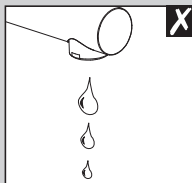

BLANCO

BLANCO GmbH + Co KG
Service
Tel.: +49 7045 44-81 419
info@blanco-germany.com
www.blanco-germany.com