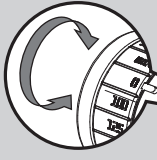

21

STOP

20

START +
AUTO-STOP

START

BLUE

+/- 10%

22