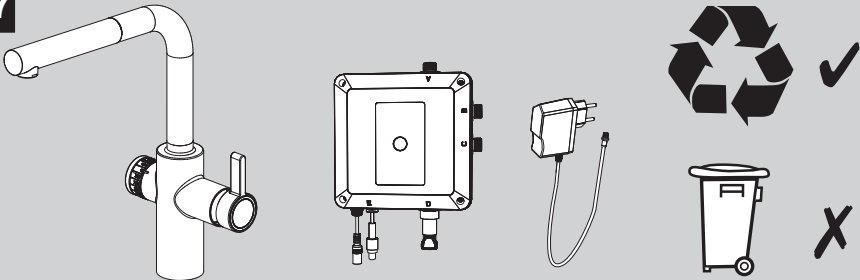

26

2014/35/EU
Low Voltage
DC $\equiv$ 5 V

2014/30/EU
EMC Directive

CE 765/2008/EG
CE-Marking

27