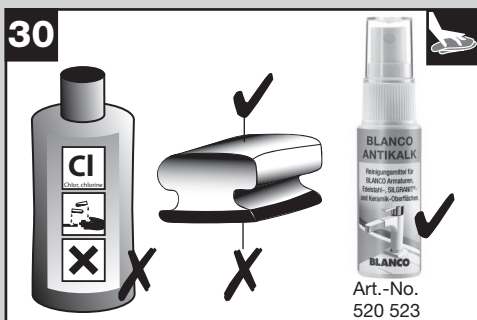

BLANCO

BLANCO GmbH + Co KG
Service
Tel.: +49 7045 44-81 419
info@blanco-germany.com
www.blanco-germany.com