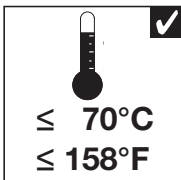

BLANCO

BLANCO EVOL-S Volume HD